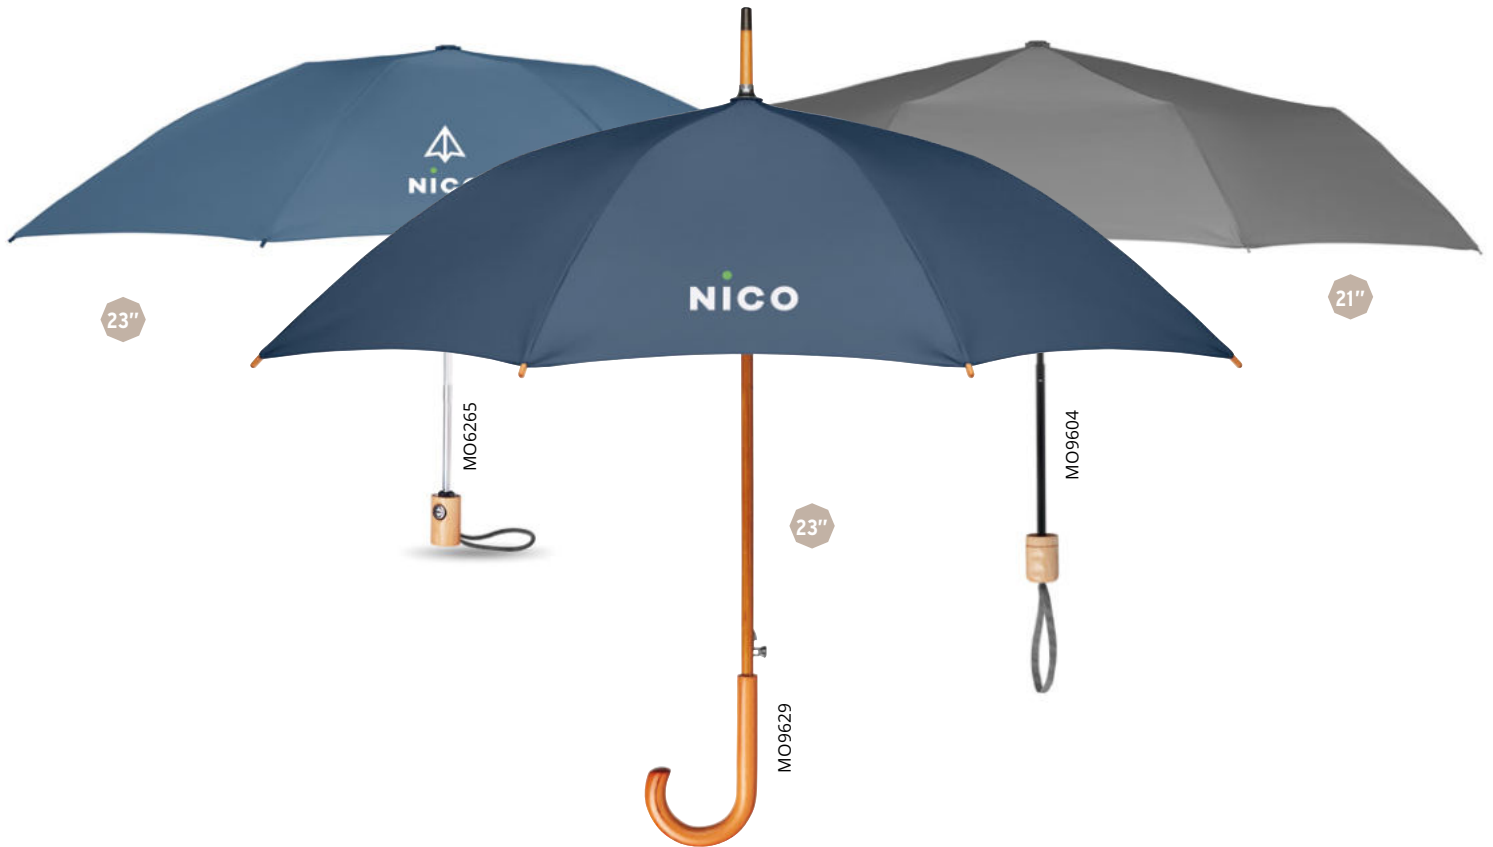

Umbrellas with RPET fabric

Leeds MO6265

23 inch 3 fold auto open/close reversible umbrella in 190T pongee RPET. Fibre-glass ribs. Bamboo handle with cotton wrist strap. Includes matching RPET pouch. **Size** Ø107x52 cm
Print technique Screen printing,T1,TD