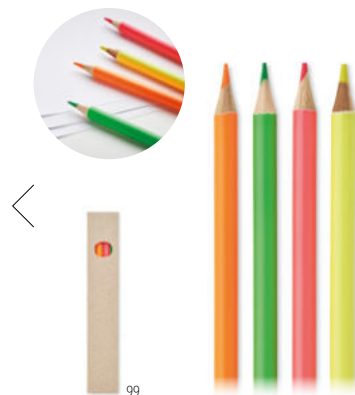

Bowly MO6836

Set of 4 highlighter coloured pencils in kraft box. **Size** 17,5x0,75 cm **Print technique** Pad printing,PD,DL