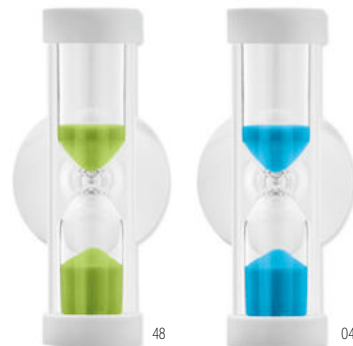

Quickshower MO9211
3,5-4 minute shower sand timer with suction cup.
Size Ø2,5x6 cm **Print technique** Pad printing,DO1,DL