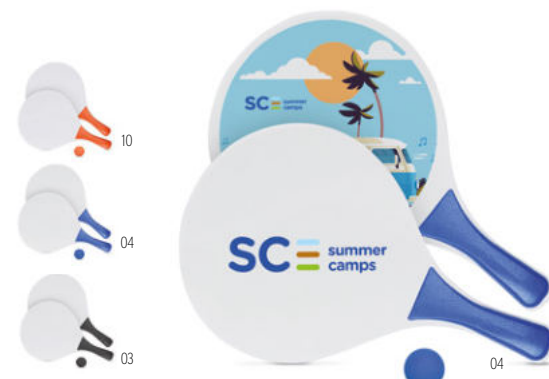

Match IT1911

Beach tennis set consisting of 2 MDF rackets and 1 soft ball.
Size 37,5x23,6x0,6 cm **Print technique** Digital printing,S