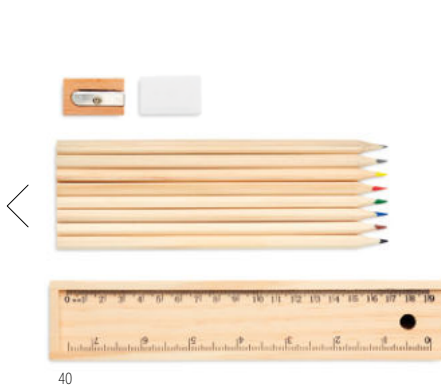

Todo Set MO9836

12 pieces stationery set with 2 pencils, 6 colouring pencils, 1 sharpener, 1 eraser and ruler incorporated in the lid of the wooden box. **Size** 20,5x4,2x2,3 cm
Print technique Pad printing,L,S