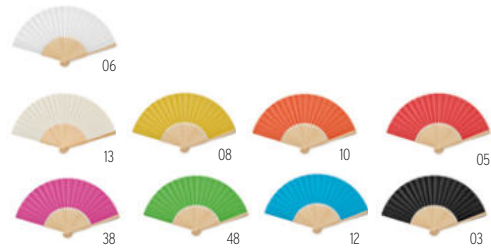

Fanny Paper M06828

Manual hand fan in bamboo with paper fabric.
Size 21x2,4x1 cm **Print technique** Pad printing,L

Fanny Cork M06232

Manual fan in wood with cork fabric sheeting.
Size 23x42x4,8 cm **Print technique** Pad printing,L