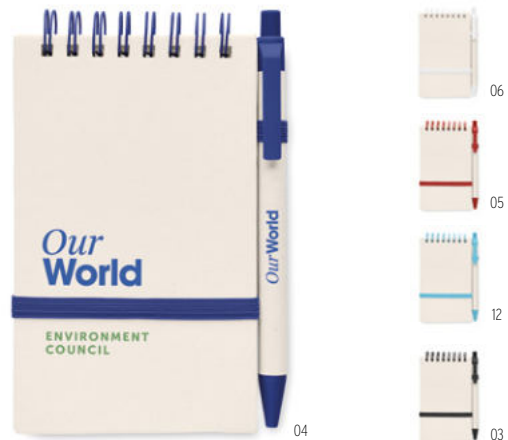

Mito Set MO6837 ●

A6 Recycled milk cartons 70 sheet recycled plain paper notebook (70% recycled milk carton and 30% recycled paper) with matching pen. Ring bound. Matching push button ball pen. Blue ink. Elastic closure strap and pen holder. **Size** 8,2x1,2x14 cm **Print technique** Pad printing,L,DL,D01,B