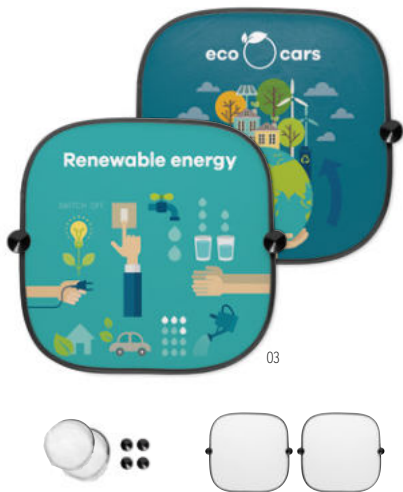

Toolie MO9057

Multi-tool pocket with 11 functions in stainless steel with PU pouch. **Size** 7x4,5x0,1 cm
Print technique Pad printing,L

40

Ellagan MO6864 • 

Magnetic air vent mount phone holder in bamboo material. **Size** 4x5,8x3,3 cm
Print technique Pad printing, L