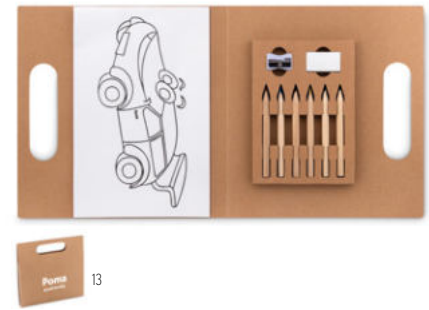

Folder2 Go MO9544

Children colouring set with 30 colouring sheets. Includes 6 colouring pencils, sharpener and eraser. **Size** 20x1,6x21 cm
Print technique Pad printing,S,D01,DL