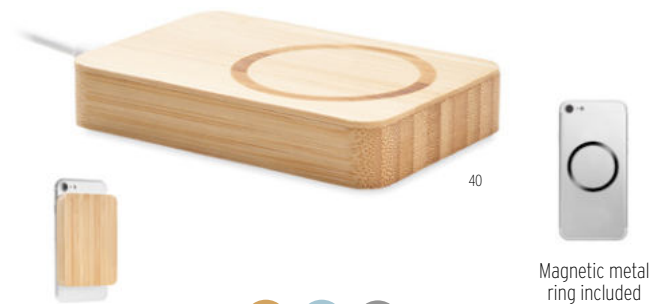

Yago MO6570
Magnetic bamboo wireless charger (10W) and power Bank (4000 mAh). Output: DC 9V/1.1A (10W) ideal for quick charging. Compatible with iPhone® 12 and newer. Including additional magnetic metal ring to support charging of other non-magnetic wireless chargeable phones. **Size** 10x6,8x1,8 cm **Print technique** Pad printing,L