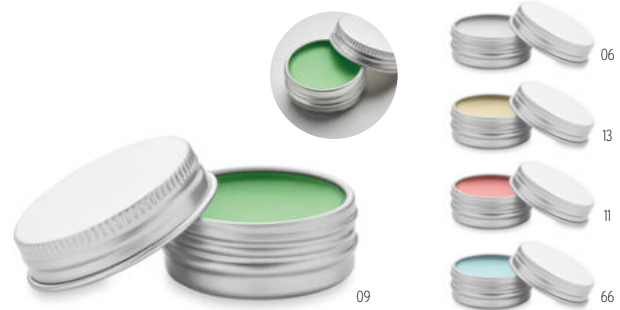

Balm MO6809

Vegan lip balm in aluminium screw top tin. Dermatologically tested. SPF10.
Size Ø41x17 cm **Print technique** Pad printing,DL,D01