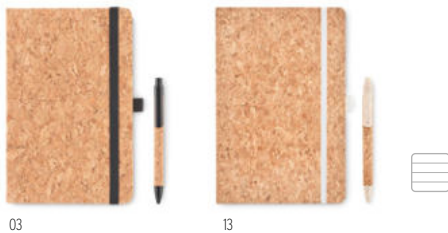

40

40

Bambooset MO8111

Bamboo barrel pen set which includes a stylus push button pen and a mechanical pencil presented in a paper box. Blue ink. **Size** 16x5x2 cm **Print technique** Round screen printing, P, L, DL

MO6652 › 55

MO6732 › 55

MO9678 › 54

MO6202 › 54

03

13

Suber Set MO6202

A5 cork notebook with matching pen. Hard cork cover. Casebound. 160 lined pages (80 sheets). Elastic closure strap and pen holder. Matching push button ball pen with cork barrel and 50% wheat straw and 50% PP details. Presented in a gift box. Cork is 100% natural material. **Size** 14,5x21x1,5 cm **Print technique** Round screen printing,S,T1,B,L,P