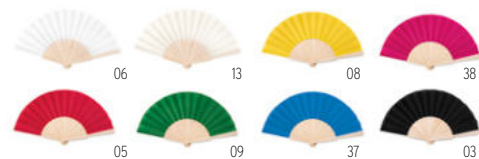

Fanny Wood M09532

Manual hand fan in wood with polyester fabric.
Size 41x22 cm **Print technique** Pad printing,L