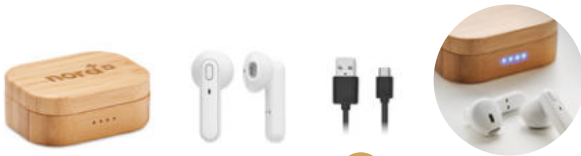

True wireless stereo earphones

True wireless stereo in-earphones have become increasingly popular due to the fact that they are small and comfortable. A great phone accessory in our active lifestyles. They support both call and music modes. The earbuds are easy to pair and use and can be charged with the compact charging case included. A stylish and functional product to represent a quality brand.

MO6780 > 21

MO6759 > 56

MO6780 > 21

40

Jazz Bamboo MO6780 ● 

Set of 2 True Wireless Stereo (TWS) 5.0 earbuds in bamboo case with 30 mAh battery built-in. Playing time approx. 3 hours. Including a micro USB charging cable and a 185 mAh charging station. **Size** 50x65x25 cm
Print technique Pad printing,L,DL,D01