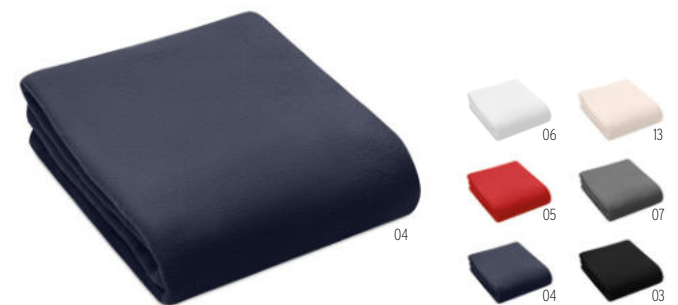

Musala Rpet MO9935

Fleece blanket in RPET with in RPET polyester travel pouch. 180 gr/m² fleece. **Size** 120x150 cm **Print technique** Screen printing,T1,TD,E