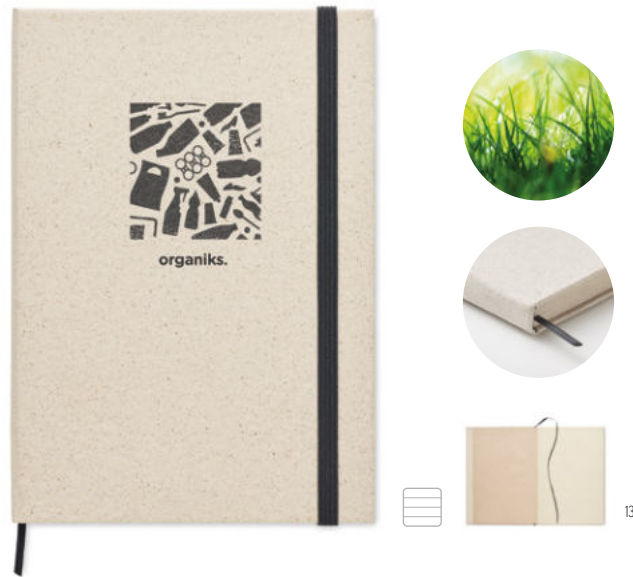

Grass Notes MO6542

A5 grass paper notebook. Hard grass paper cover. Casebound. 160 grass paper lined pages (80 sheets). 95 gsm paper. Elastic closure strap and ribbon bookmark. Grass paper containing 40% grass fibers. **Size** 21x15x1,5 cm **Print technique** Pad printing,S,D01,DL,B