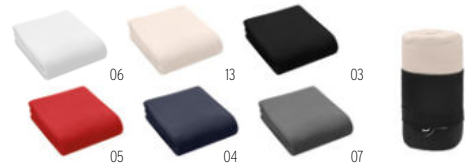

Musala Rpet MO9935
Fleece blanket in RPET with in RPET polyester travel pouch. 180 gr/m² fleece. **Size** 120x150 cm **Print technique** Screen printing,T1,TD,E